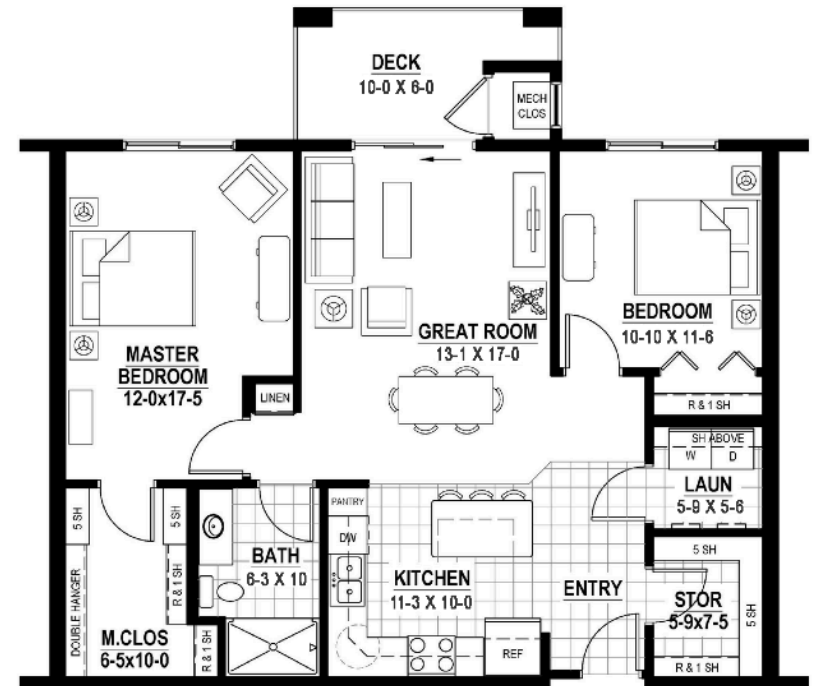

Home GA (1st floor)
 2 bedroom, 1 bath
 1077 sq. feet
 Handicap Adaptable

Home G
 (2nd & 3rd floor)
 2 bedroom, 1 bath
 1077 sq. feet

Drawings not to scale