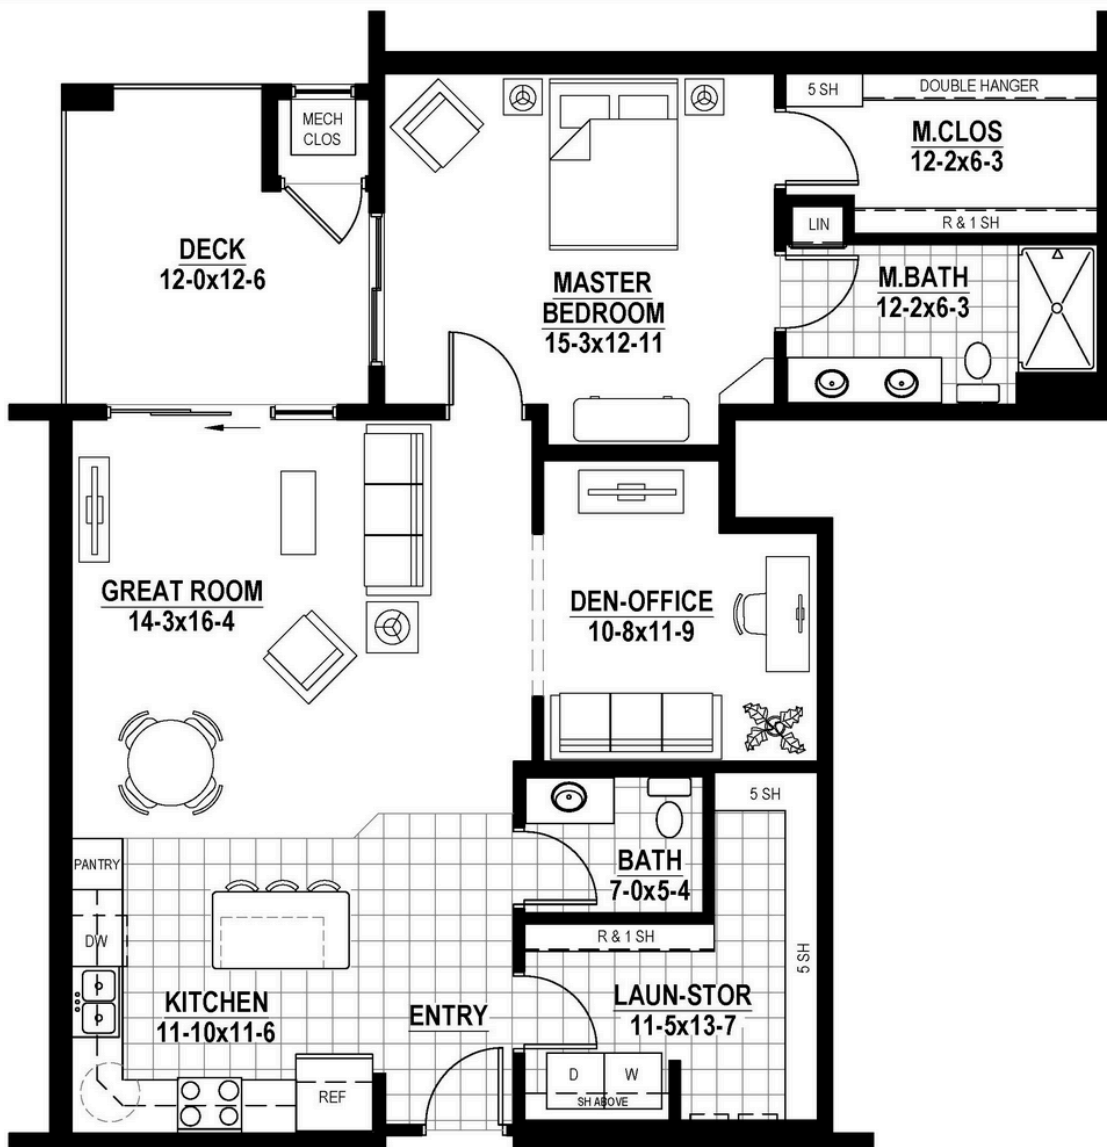

Home O

1 bedroom, 1.5 bath, den
1222 sq. feet

Drawings not to scale

To learn more, call 785-383-3317