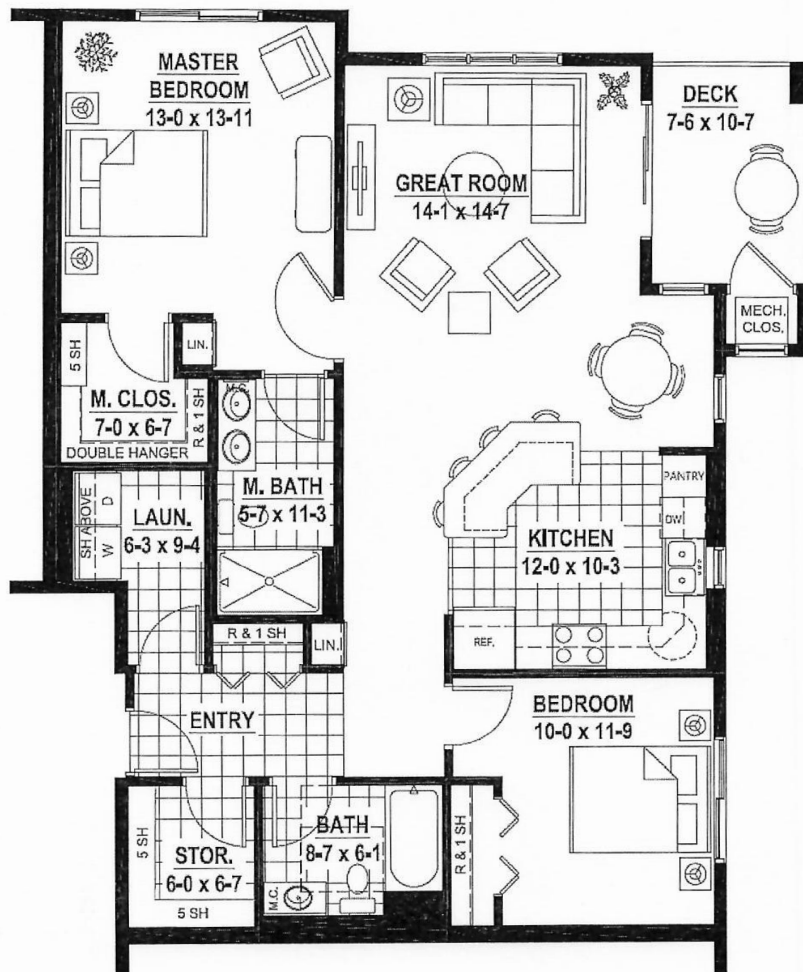

BRANCHWOOD VILLAGE

SENIOR LIVING COOPERATIVE

785-838-3317

Home P1

2 bedroom, 2 bath
1277 sq. feet

Drawings not to scale

To learn more, call 785-383-3317